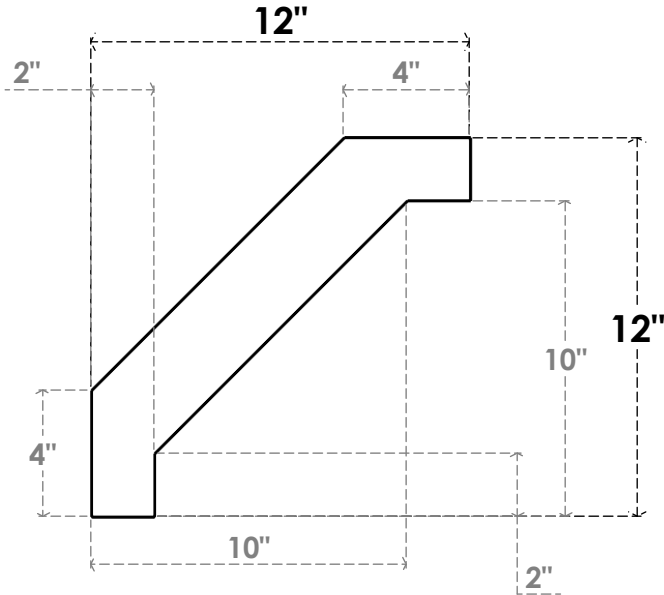

ITEM NUMBER: BRCPO050X12000X12000BUR

5"W X 12"D X 12"H BURLINGTON ARCHITECTURAL GRADE PVC OPEN BRACE

SIDE PROFILE

FRONT PROFILE

ISOMETRIC

EKENA MILLWORK
2300 WEST MAIN ST.
CLARKSVILLE, TX 75426
TOLL FREE: 866-607-0453
WWW.EKENAMILLWORK.COM