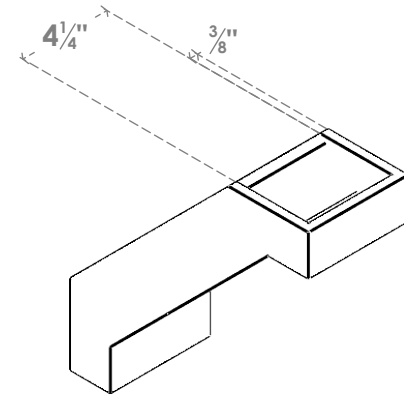

ITEM NUMBER: BRCPO050X12000X12000BUR

5"W X 12"D X 12"H BURLINGTON ARCHITECTURAL GRADE PVC OPEN BRACE

SIDE PROFILE

FRONT PROFILE

ISOMETRIC

EKENA MILLWORK
2300 WEST MAIN ST.
CLARKSVILLE, TX 75426
TOLL FREE: 866-607-0453
WWW.EKENAMILLWORK.COM