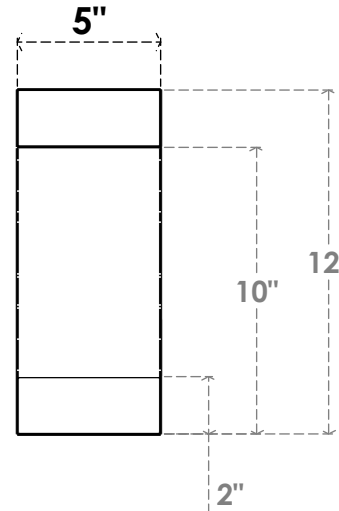

ITEM NUMBER: BRCPO050X12000X12000BUR

5"W X 12"D X 12"H BURLINGTON ARCHITECTURAL GRADE PVC OPEN BRACE

SIDE PROFILE

FRONT PROFILE

ISOMETRIC

EKENA MILLWORK
2300 WEST MAIN ST.
CLARKSVILLE, TX 75426
TOLL FREE: 866-607-0453
WWW.EKENAMILLWORK.COM